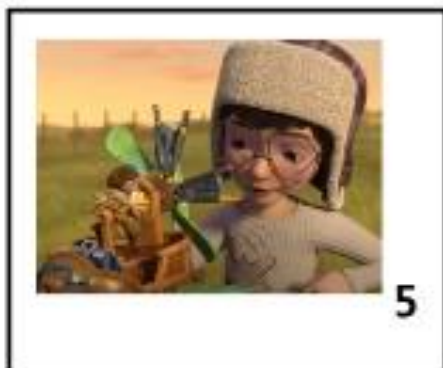

Choose Your Chunk

Title: Soar (2014 – CGI, Alyce Tzue)

Characters: Mara (girl), Lucas (boy)

Plot point 1: Frustration

Time: 0:34 – 0:56

Plot point 2: A crash landing

Time: 0:57 – 1:17

Plot point 3: Face to face

Time: 1:18 – 1:36

Plot point 4: Must fly

Time: 1:37 – 2:01

Plot point 5: First attempt

Time: 2:02 – 2:31

Plot point 6: Second attempt

Time: 2:32 – 3:00

Plot point 7: Defeated?