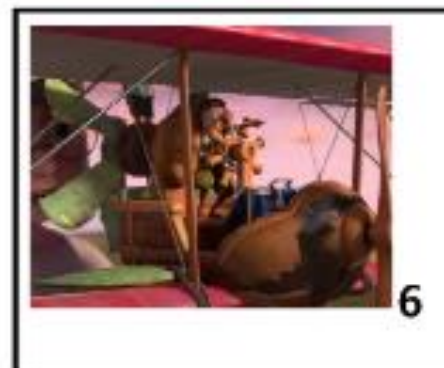

Choose Your Chunk

Title: Soar (2014 – CGI, Alyce Tzue)

Characters: Mara (girl), Lucas (boy)

Plot point 1: Frustration

Time: 0:34 – 0:56

Plot point 2: A crash landing

Time: 0:57 – 1:17

Plot point 3: Face to face

Time: 1:18 – 1:36

Plot point 4: Must fly

Time: 1:37 – 2:01

Plot point 5: First attempt

Time: 2:02 – 2:31

Plot point 6: Second attempt

Time: 2:32 – 3:00

Plot point 7: Defeated?